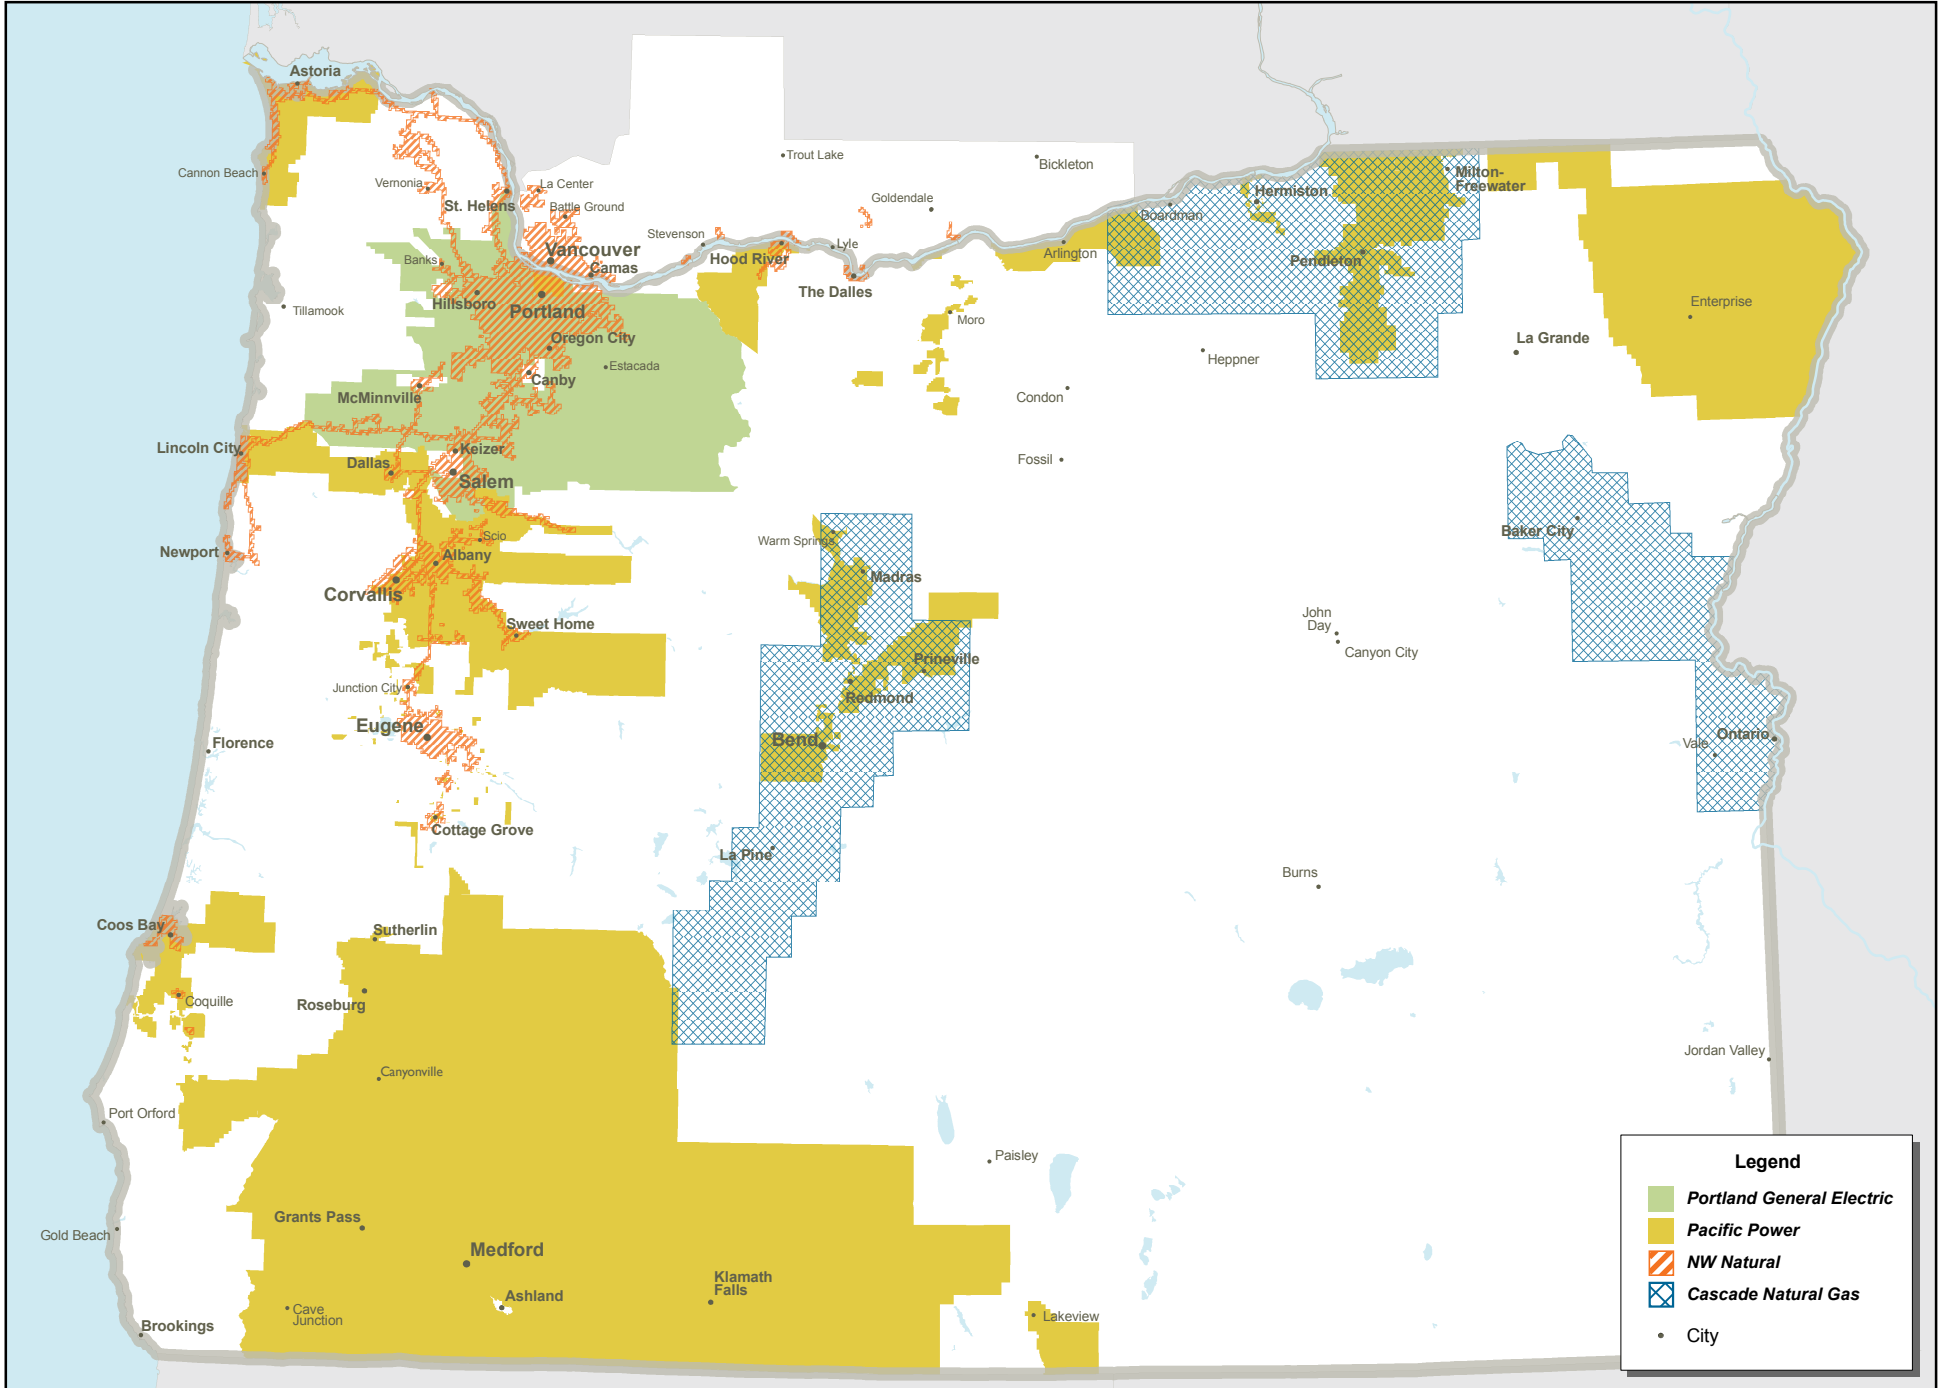

Energy Trust Service Territories

1.866.368.7878
energytrust.org

Legend

- Portland General Electric**
- Pacific Power**
- NW Natural**
- Cascade Natural Gas**
- City**