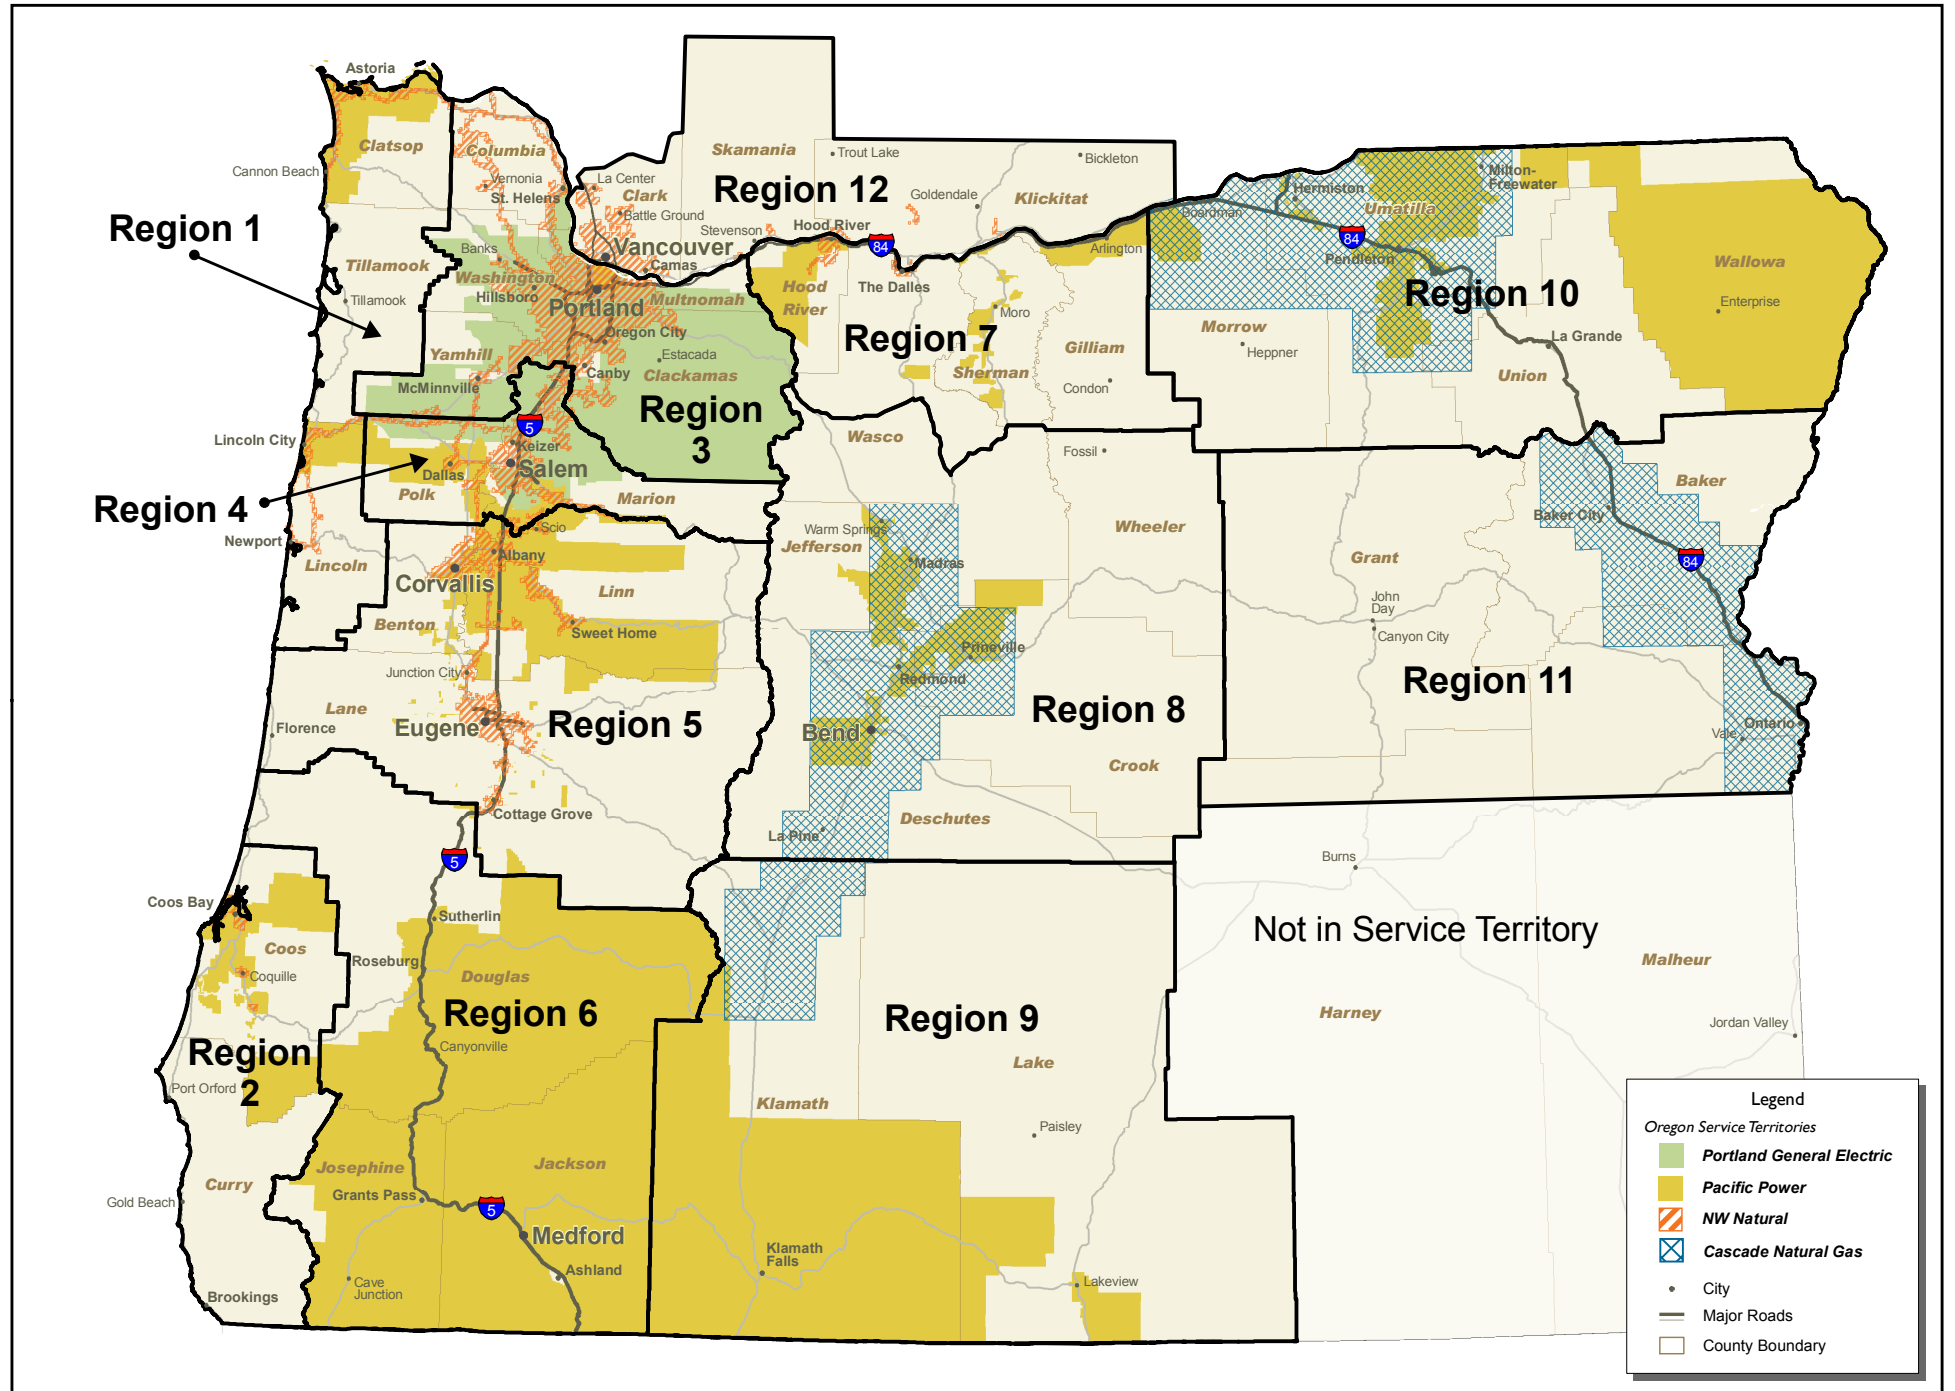

# Trade Ally Service Region Map

1.866.368.7878  
energytrust.org

20 10 0 20 40 Miles

**Legend**

*Oregon Service Territories*

- Portland General Electric**
- Pacific Power**
- NW Natural**
- Cascade Natural Gas**
- City**
- Major Roads**
- County Boundary**