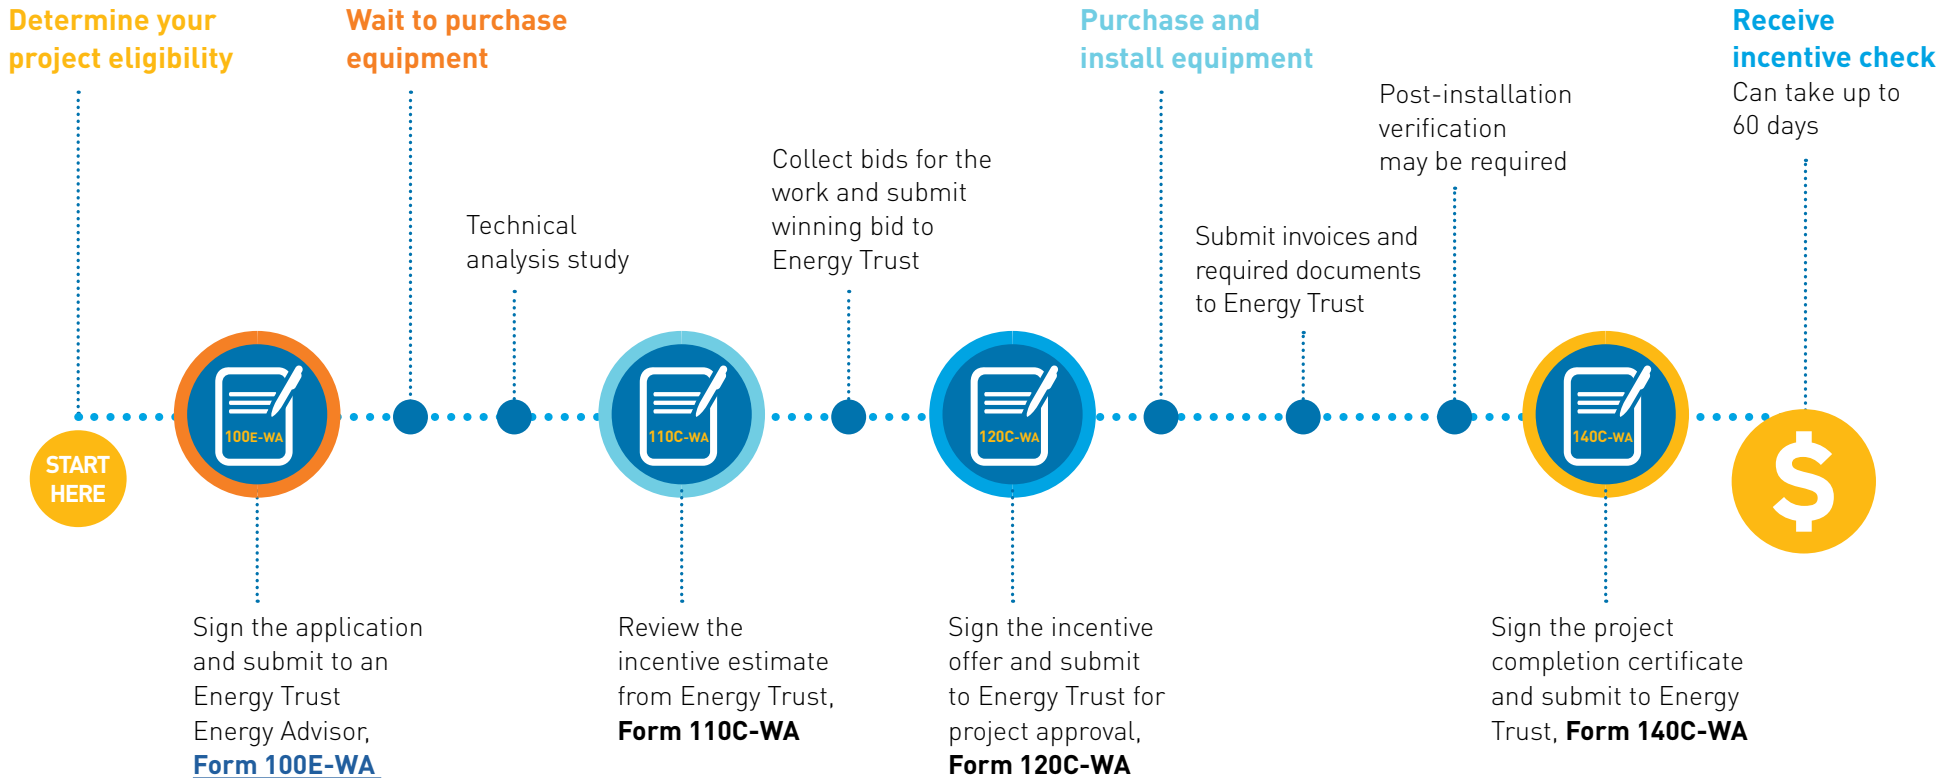

CUSTOM INCENTIVE PATH

EXISTING BUILDINGS COMMERCIAL BUSINESS CUSTOMERS IN WASHINGTON

Connect with an Energy Advisor today

Incentives are available for commercial firm and interruptible sales customers served on rate schedules 1, 3, 41 and 42. Serving customers of NW Natural in Washington.